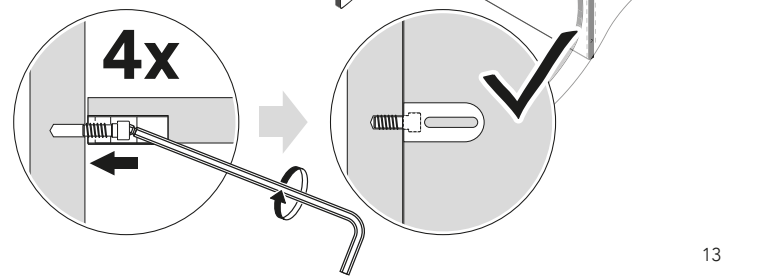

Adjust the height of the platform according to your child's height

3

Level 2

Level 2

Please keep the HEX screwdriver to adjust the height as your child grows!

4

Level 1 29 cm / 11³/₈ in

Level 3 19 cm / 7¹/₂ in

Adjust the height of the platform according to your child's height

3

Level 3

Level 3

Please keep the HEX screwdriver to adjust the height as your child grows!

4

EN: IMPORTANT! **READ CAREFULLY AND** **KEEP FOR FUTURE REFERENCE.**