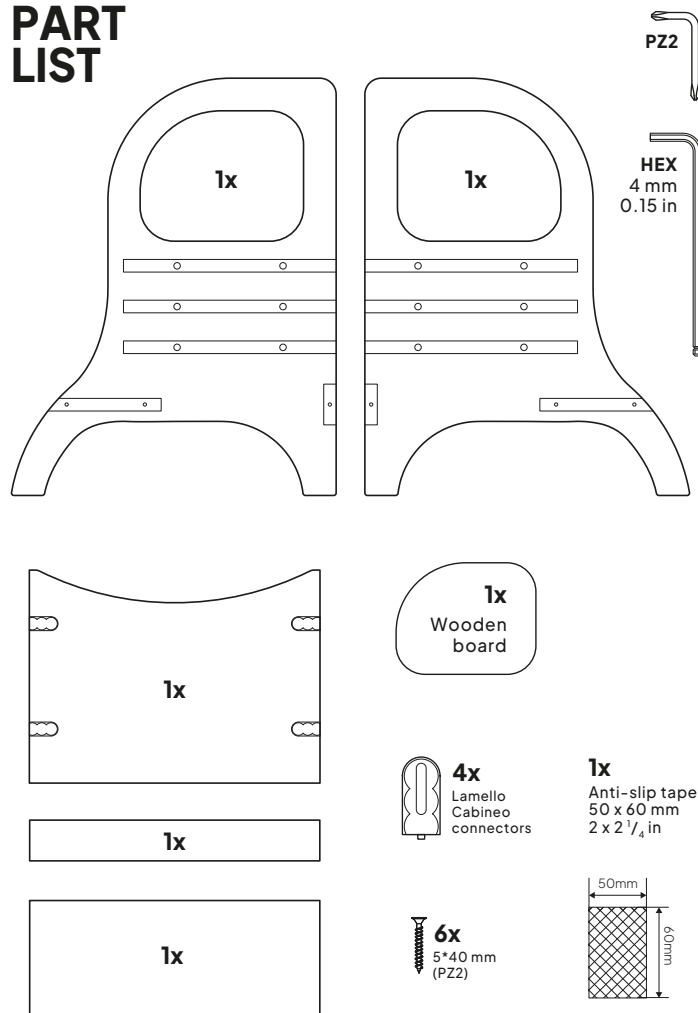

CONSTRUCTION BY ADULTS!

Model: MIIMO
08.02.2024. Rev.2

Please keep the HEX screwdriver to adjust the height as your child grows!

PART LIST