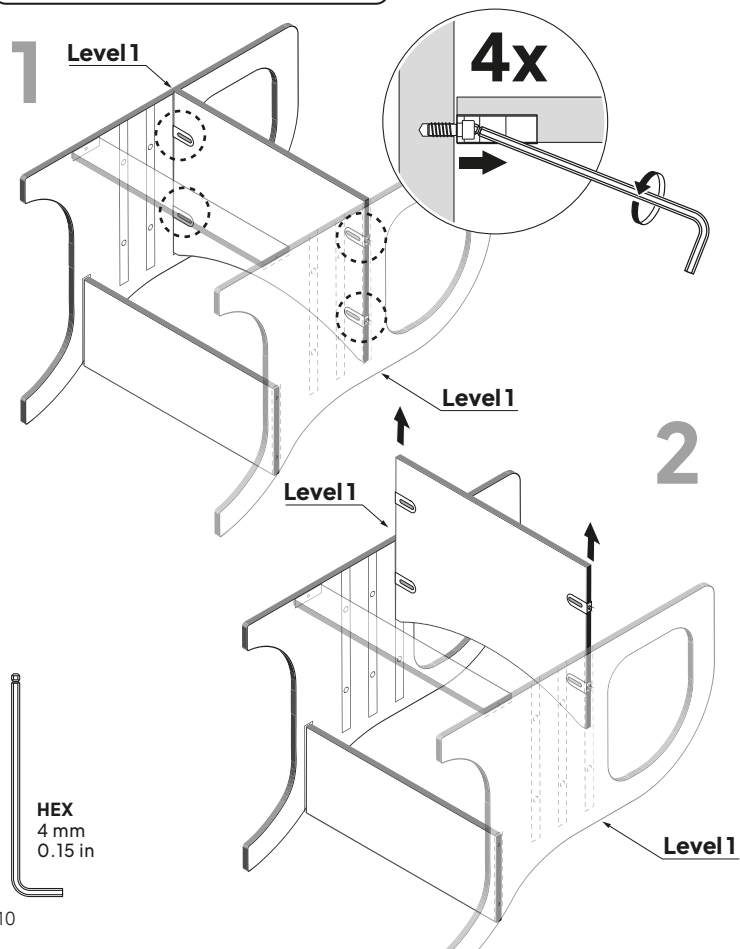

MAX
100kg
220lbs

 **NEVER LEAVE YOUR CHILD UNATTENDED !**

Rotate the platform by
180° to better align
with the toilet bowl

USING BY
THE SINK/
KITCHEN

USING FOR
THE TOILET

Level 1 29 cm / 11³/₈ in

Level 2 24 cm / 9⁴/₈ in

Adjust the height of the platform according to your child's height

3

Level 2

Level 2

Please keep the HEX screwdriver to adjust the height as your child grows!

4

Level 1 29 cm / 11³/₈ in

Level 3 19 cm / 7¹/₂ in

Adjust the height of the platform according to your child's height

3

Level 3

Level 3

Please keep the HEX screwdriver to adjust the height as your child grows!

4

EN: IMPORTANT! **READ CAREFULLY AND** **KEEP FOR FUTURE REFERENCE.**