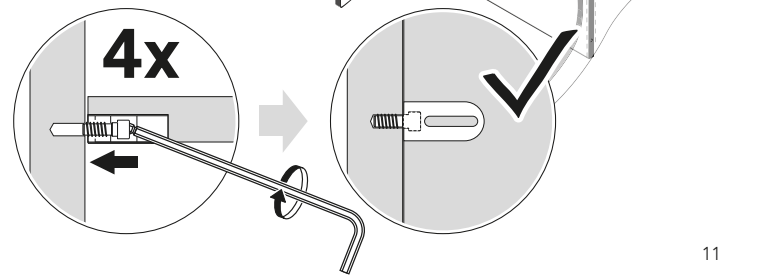

Adjust the height of the platform according to your child's height

3

Level 2

Level 2

Please keep the HEX screwdriver to adjust the height as your child grows!

4

Level 1 29 cm / 11³/₈ in

Level 3 19 cm / 7¹/₂ in

Adjust the height of the platform according to your child's height

3

Level 3

Level 3

Please keep the HEX screwdriver to adjust the height as your child grows!

4

EN: IMPORTANT! **READ CAREFULLY AND** **KEEP FOR FUTURE REFERENCE.**