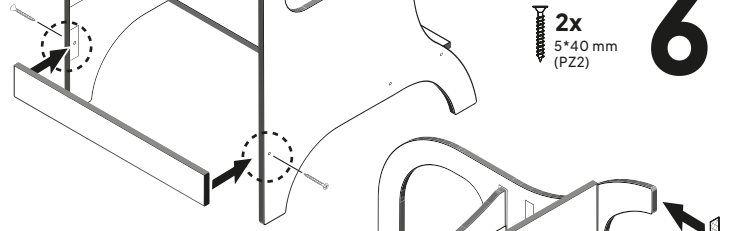

Supplier Conformity Safety Standards
Annex 14 - Children's furniture

ISO 9001
ISO 14001
BUREAU VERITAS
Certification

CONSTRUCTION BY ADULTS!

Model: MIIMO
08.02.2024. Rev.2

Please keep the HEX screwdriver to adjust the height as your child grows!

Level 1
Level 2
Level 3

3

HEX
4 mm
0.15 in

5

4x
5*40 mm
(PZ2)

PZ2

4

6

Adjust the height of the platform according to your child's height

3

Level 2

Level 2

Please keep the HEX screwdriver to adjust the height as your child grows!

4

Level 1 29 cm / 11³/₈ in

Level 3 19 cm / 7¹/₂ in