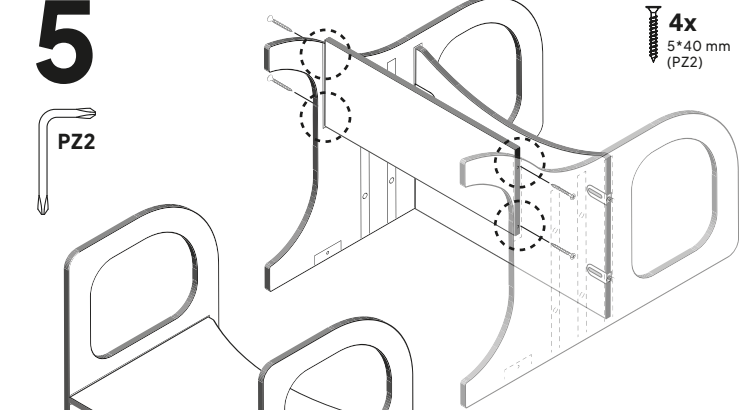

Level 1
Level 2
Level 3

3

HEX
4 mm
0.15 in

5

4x
5*40 mm
(PZ2)

PZ2

4

6

Adjust the height of the platform according to your child's height

3

Level 2

Level 2

Please keep the HEX screwdriver to adjust the height as your child grows!

4

Level 1 29 cm / 11³/₈ in

Level 3 19 cm / 7¹/₂ in