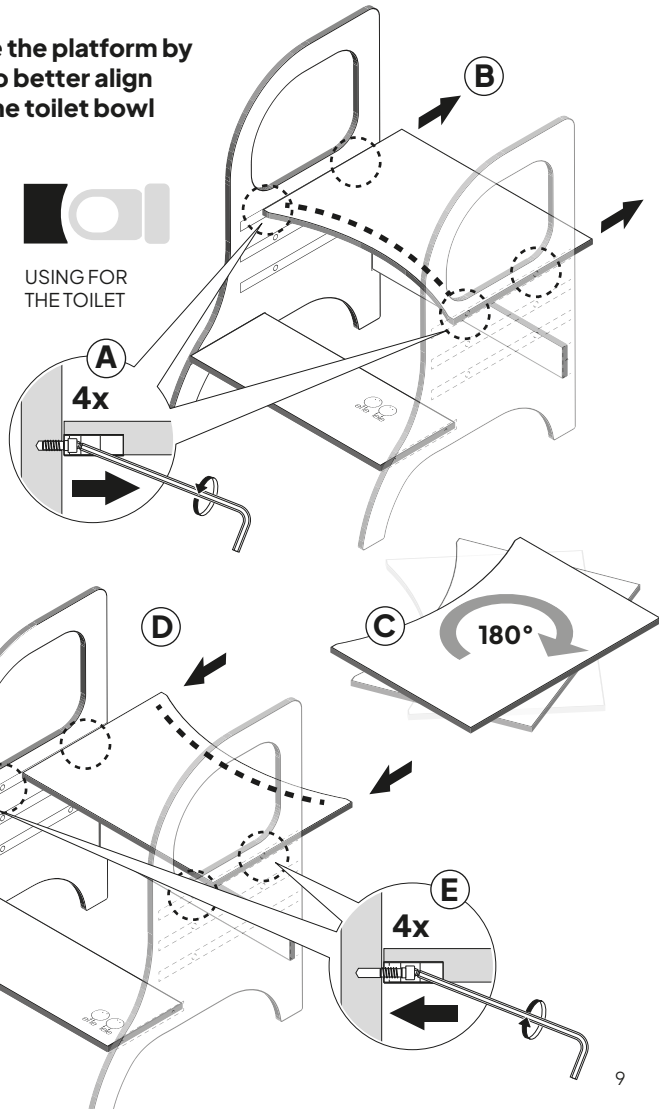

MAX
100kg
220lbs

 **NEVER LEAVE YOUR CHILD UNATTENDED !**

Rotate the platform by
180° to better align
with the toilet bowl

USING BY
THE SINK/
KITCHEN

USING FOR
THE TOILET

Level 1 29 cm / 11³/₈ in

Level 2 24 cm / 9⁴/₈ in

Adjust the height of the platform according to your child's height

3

Level 2

Level 2

Please keep the HEX screwdriver to adjust the height as your child grows!

4

Level 1 29 cm / 11³/₈ in

Level 3 19 cm / 7¹/₂ in

Adjust the height of the platform according to your child's height

3

Level 3

Level 3

Please keep the HEX screwdriver to adjust the height as your child grows!

4

EN: IMPORTANT! **READ CAREFULLY AND** **KEEP FOR FUTURE REFERENCE.**