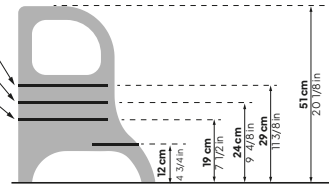

Supplier Conformity Safety Standards
Annex 14 - Children's furniture

ISO 9001
ISO 14001
BUREAU VERITAS
Certification

CONSTRUCTION BY ADULTS!

Model: MIIMO
08.02.2024. Rev.2

Please keep the HEX screwdriver to adjust the height as your child grows!

PART LIST

1

4x
Lamello
Cabineo
connectors

1

4x

2

2

Level 1
Level 2
Level 3

Level 1
Level 2
Level 3

3

HEX
4 mm
0.15 in

5

4x
5*40 mm
(PZ2)

PZ2

4

6