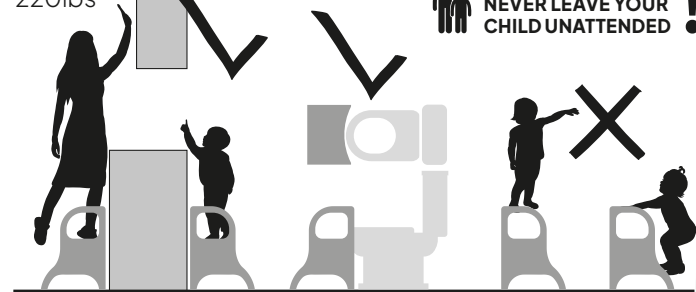

MAX
100kg
220lbs

NEVER LEAVE YOUR CHILD UNATTENDED !