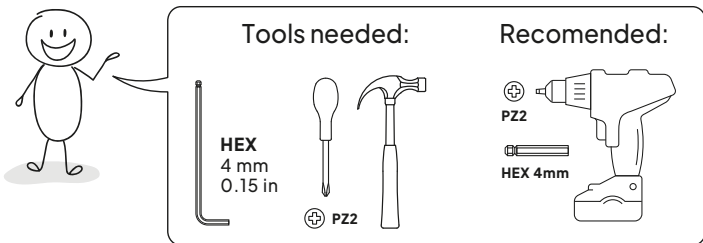

EN 14183:2003

Step stools

EN 17191:2021-09

Children's furniture - Seating for children

ASTM F2613-21

Standard Consumer Safety Specification
for Children's Chairs and Stools

Korean system standard:

Common safety standards
for children's products.

Supplier Conformity Safety Standards
Annex 14 - Children's furniture

ISO 9001
ISO 14001
BUREAU VERITAS
Certification

CONSTRUCTION BY ADULTS!

Model: MIIMO
08.02.2024. Rev.2

Please keep the HEX screwdriver to adjust the height as your child grows!