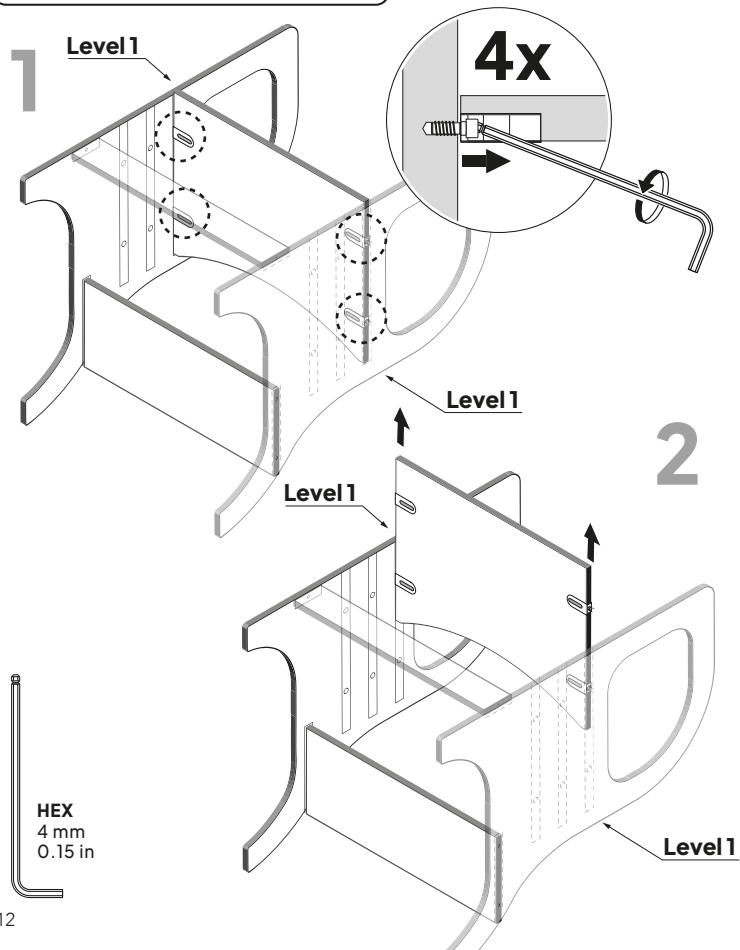

MAX
100kg
220lbs

 **NEVER LEAVE YOUR CHILD UNATTENDED !**

Rotate the platform by
180° to better align
with the toilet bowl

USING BY
THE SINK/
KITCHEN

USING FOR
THE TOILET

Level 1 29 cm / 11³/₈ in

Level 2 24 cm / 9⁴/₈ in

Adjust the height of the platform according to your child's height

3

Level 2

Level 2

Please keep the HEX screwdriver to adjust the height as your child grows!

4

Level 1 29 cm / 11³/₈ in

Level 3 19 cm / 7¹/₂ in

Adjust the height of the platform according to your child's height

3

Level 3

Level 3

Please keep the HEX screwdriver to adjust the height as your child grows!

4

EN: IMPORTANT! **READ CAREFULLY AND** **KEEP FOR FUTURE REFERENCE.**